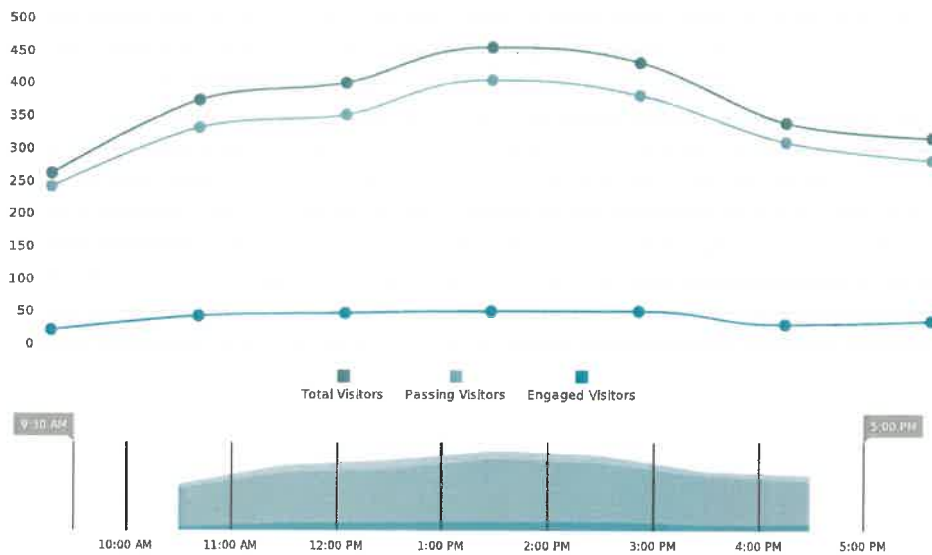

# Statistics

Event location: Olympia London, Hammersmith Road London UK

Sensor:  Aifora 2A69

Period:  Day 1 - May 01, 2019

## Visitor statistics

TOTAL VISITORS

1620

PASSING VISITORS

1440

ENGAGED VISITORS

180

AVERAGE DWELL TIME

## Conversion ratio

### Sensor comparison

Show: **Visitors** Dwell Period: Day 1 - May 01, 2019