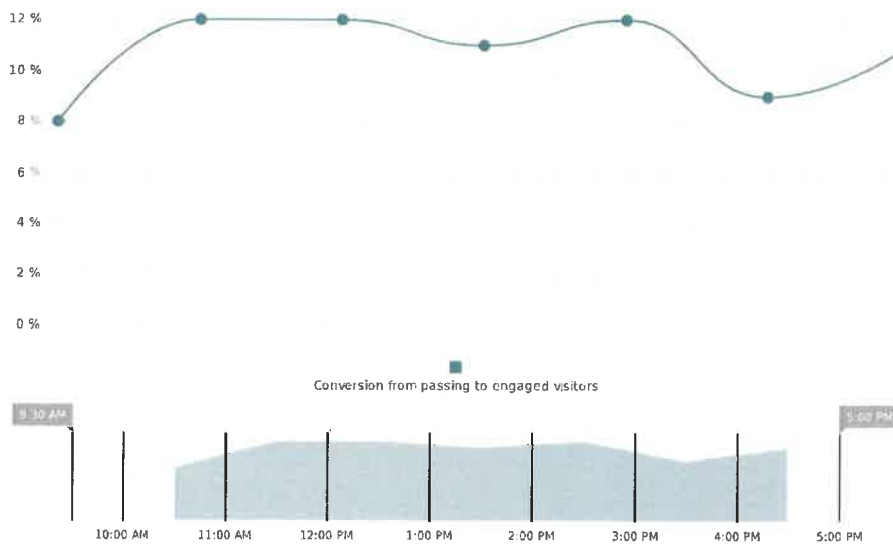

# Statistics

Event location: Olympia London, Hammersmith Road London UK

Sensor:  Aifora 2A69

Period:  Day 1 - May 01, 2019

## Visitor statistics

TOTAL VISITORS

1620

PASSING VISITORS

1440

ENGAGED VISITORS

180

AVERAGE DWELL TIME

## Conversion ratio

### Sensor comparison

Show: **Visitors** Dwell Period: Day 1 - May 01, 2019